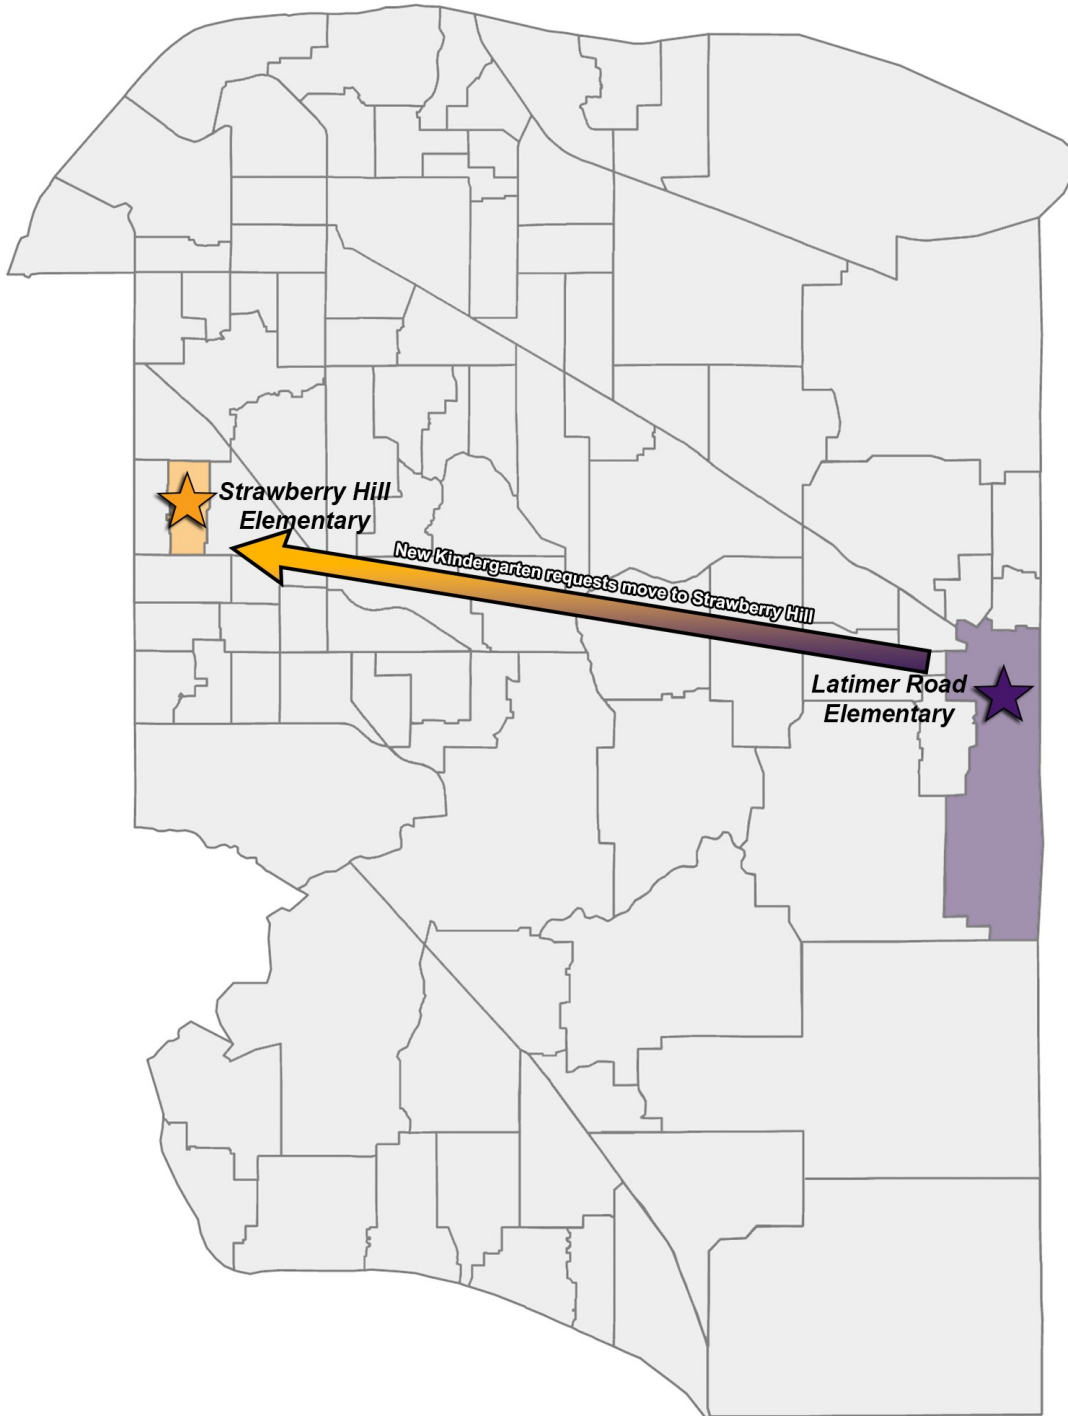

Proposed Latimer Road Montessori Move

Option 3: New Kindergarten requests move to Strawberry Hill,
Current K-7 Students finish at Latimer Road

- Catchment area for Latimer Road
- Catchment area for Strawberry Hill

Choice Programs:

Montessori moves from Latimer Road (2024)

Option 3 proposes a new Montessori program at Strawberry Hill Elementary, beginning with kindergarten students, in September 2024.

The new Montessori program would be dependent on sufficient enrolment.

Students currently attending Montessori at Latimer Road would finish the Montessori program at Latimer Road.

Siblings of these students could also attend the neighbourhood program at Latimer Road.