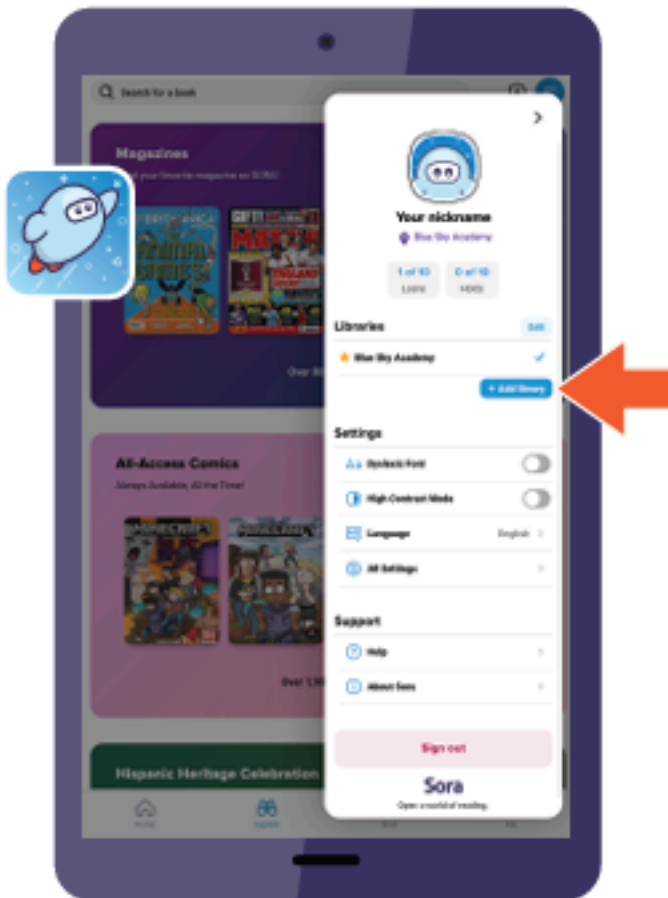

Sora

The student reading app

Sora offers the ability for students to explore age-appropriate digital books from Surrey Libraries

Here's how to access titles from the library through Sora:

1. In Sora, sign into your school with your Surrey Schools network username and password.
2. Click or tap the menu icon and select Add library.
3. Use the search box to find and select Surrey Libraries. The library will open in the Explore tab.
4. You will be prompted to sign in when you borrow a book or place a hold. Select your school to continue.
5. Sign in with your Surrey Schools network username and password.