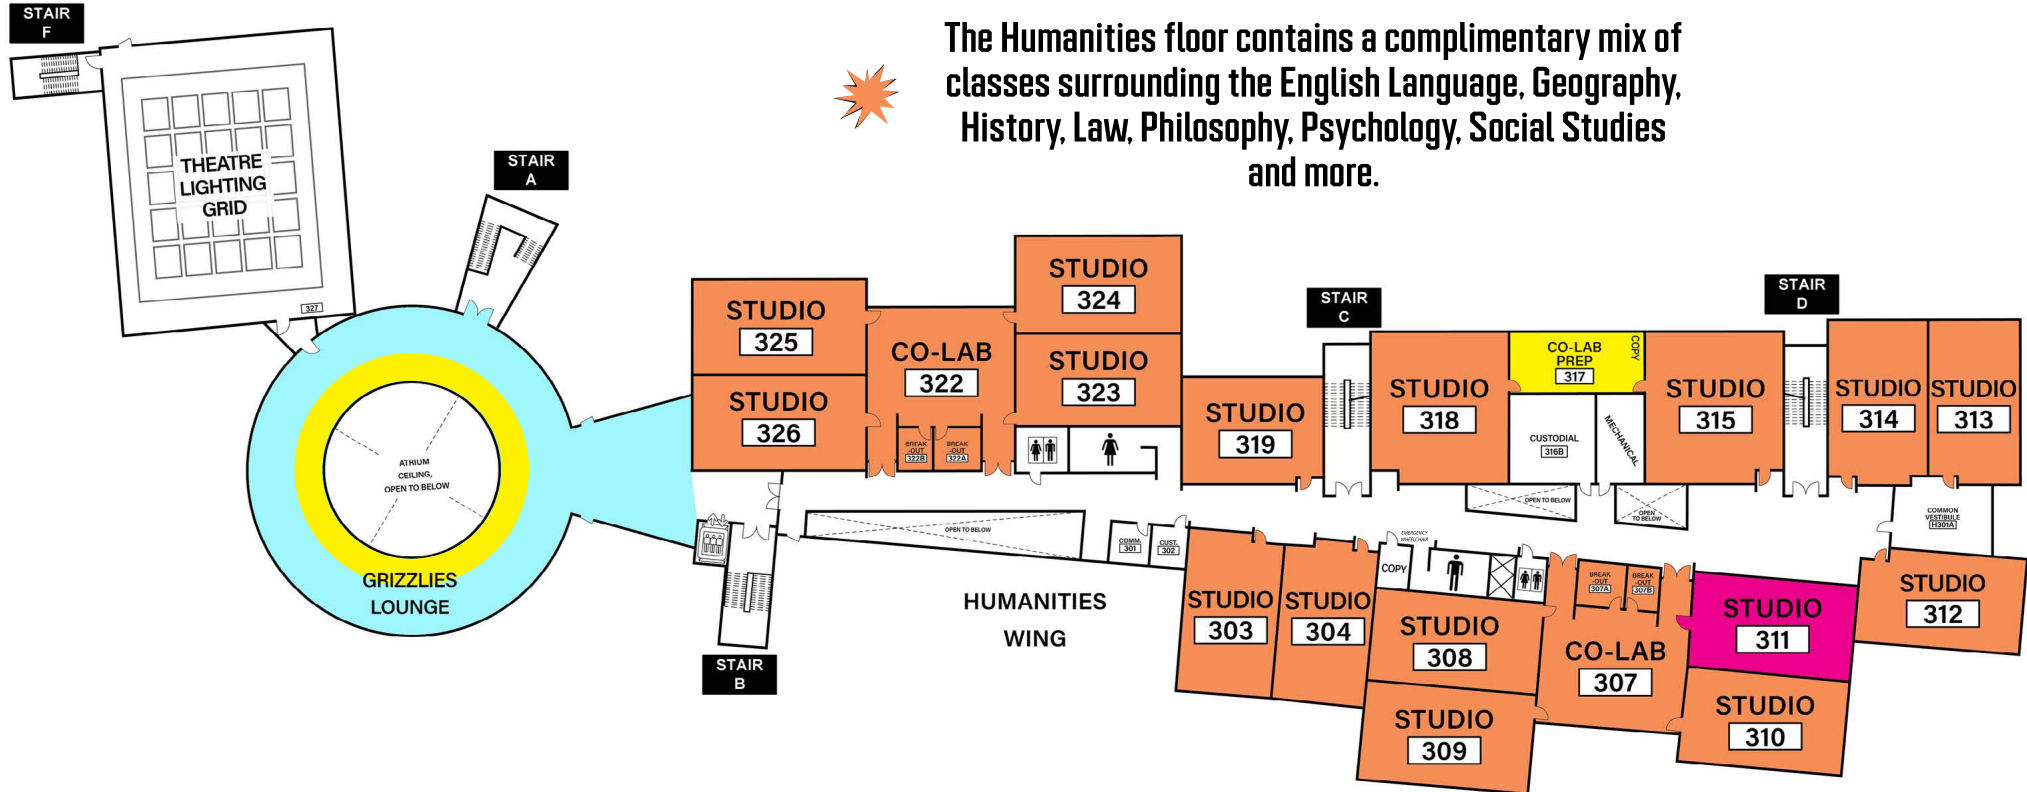

 Textiles Labs

 Learning Commons Library

 Science Classrooms

SECOND FLOOR

-  ELEVATOR
-  UNIVERSAL WASHROOM
-  PRINTER / COPIER

GRIZZLY GATHERING GUIDE

 Science Classrooms

 Teacher Prep Spaces

Grizzlie Lounge & Group Workspace

The Humanities floor contains a complimentary mix of classes surrounding the English Language, Geography, History, Law, Philosophy, Psychology, Social Studies and more.