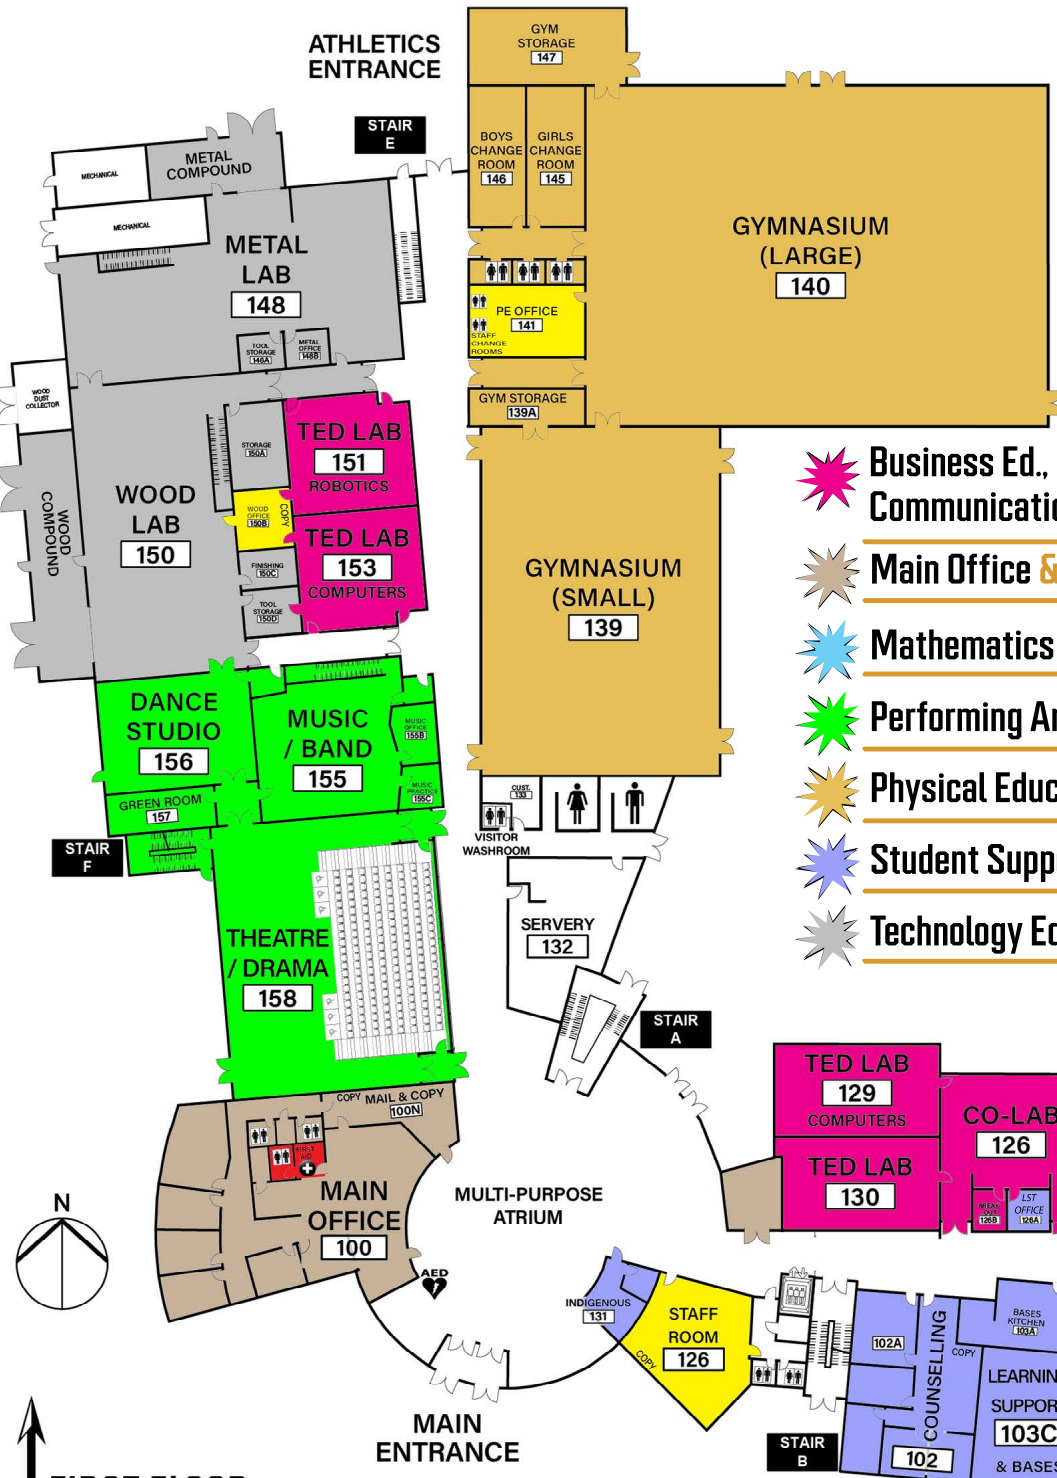

2023/24 GRIZZLY GATHERING GUIDE

-  **Business Ed., Robotics & Communications Technology**
-  **Main Office & First Aid**
-  **Mathematics Classrooms**
-  **Performing Arts**
-  **Physical Education**
-  **Student Support & Careers**
-  **Technology Education**

PORTABLES ON ALL WEATHER FIELD

-  **Languages**
-  **Humanities**
-  **Visual Arts**
-  **Science**
-  **Teacher Prep Spaces**

FIRST FLOOR

-  ELEVATOR
-  UNIVERSAL WASHROOM
-  PRINTER / COPIER

**GRANDVIEW HEIGHTS
SECONDARY**

Grizzlie Lounge & Group Workspace

The Humanities floor contains a complimentary mix of classes surrounding the English Language, Geography, History, Law, Philosophy, Psychology, Social Studies and more.

 Visitor Parking Lot