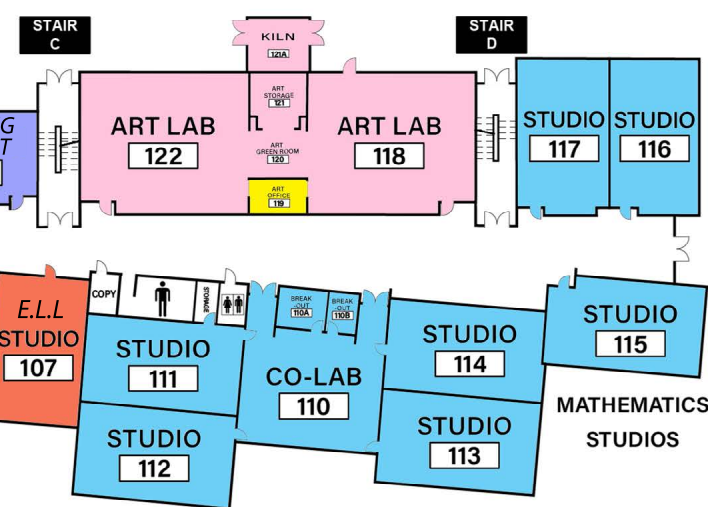

2023/24 GRIZZLY GATHERING GUIDE

-  **Business Ed., Robotics & Communications Technology**
-  **Main Office & First Aid**
-  **Mathematics Classrooms**
-  **Performing Arts**
-  **Physical Education**
-  **Student Support & Careers**
-  **Technology Education**

PORTABLES ON ALL WEATHER FIELD

-  **Languages**
-  **Humanities**
-  **Visual Arts**
-  **Science**
-  **Teacher Prep Spaces**

FIRST FLOOR

-  ELEVATOR
-  UNIVERSAL WASHROOM
-  PRINTER / COPIER

**GRANDVIEW HEIGHTS
SECONDARY**

 Textiles Labs

 Learning Commons Library

 Science Classrooms

SECOND FLOOR

-  ELEVATOR
-  UNIVERSAL WASHROOM
-  PRINTER / COPIER

GRIZZLY GATHERING GUIDE

 Science Classrooms

 Teacher Prep Spaces

THIRD FLOOR

GRANDVIEW HEIGHTS SECONDARY

16987 - 25 Avenue, Surrey, BC, V3Z 0Z9

Tel: 604-542-3320

GRIZZLY GATHERING GUIDE

 Student Parking

 Student Pickup and Drop-Off Area

 Staff Parking