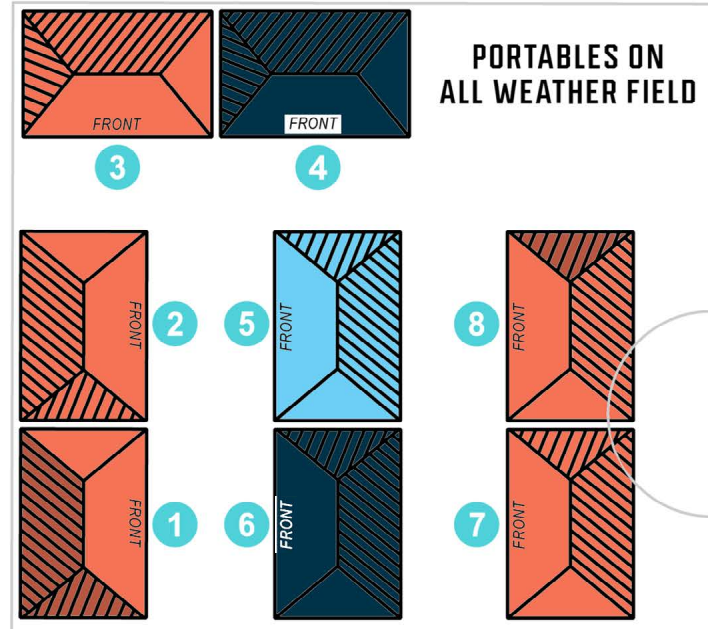

PORTABLES ON ALL WEATHER FIELD

-  **Languages**
-  **Humanities**
-  **Visual Arts**
-  **Science**
-  **Teacher Prep Spaces**

FIRST FLOOR

-  ELEVATOR
-  UNIVERSAL WASHROOM
-  PRINTER / COPIER

**GRANDVIEW HEIGHTS
SECONDARY**