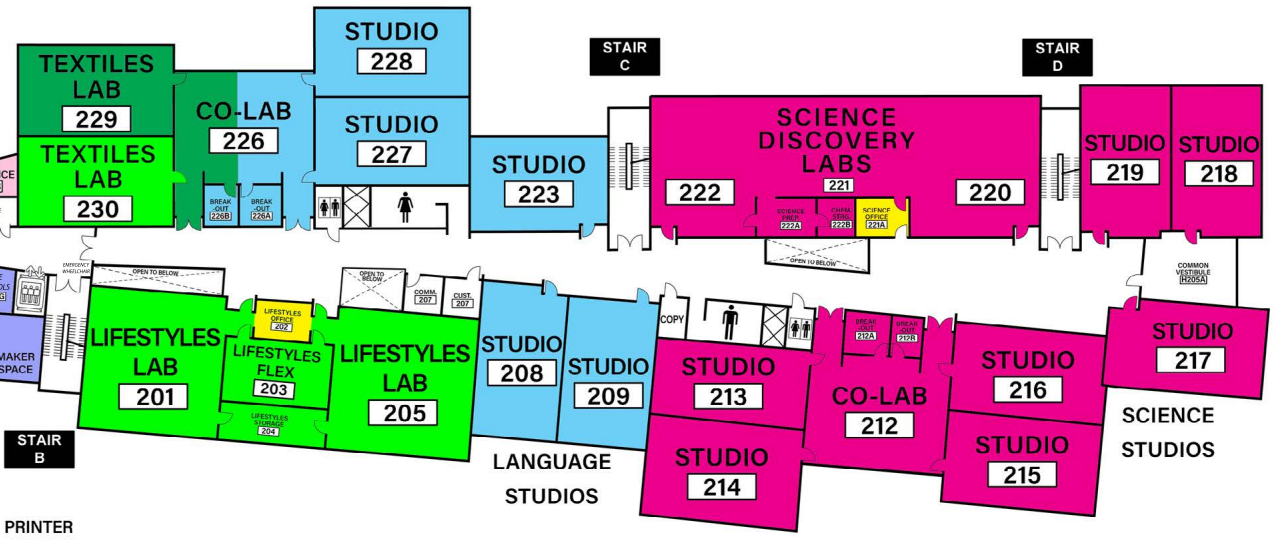

 Textiles Labs

 Learning Commons Library

 Science Classrooms

SECOND FLOOR

-  ELEVATOR
-  UNIVERSAL WASHROOM
-  PRINTER / COPIER

GRIZZLY GATHERING GUIDE

 Science Classrooms

 Teacher Prep Spaces

Grizzlie Lounge & Group Workspace

The Humanities floor contains a complimentary mix of classes surrounding the English Language, Geography, History, Law, Philosophy, Psychology, Social Studies and more.