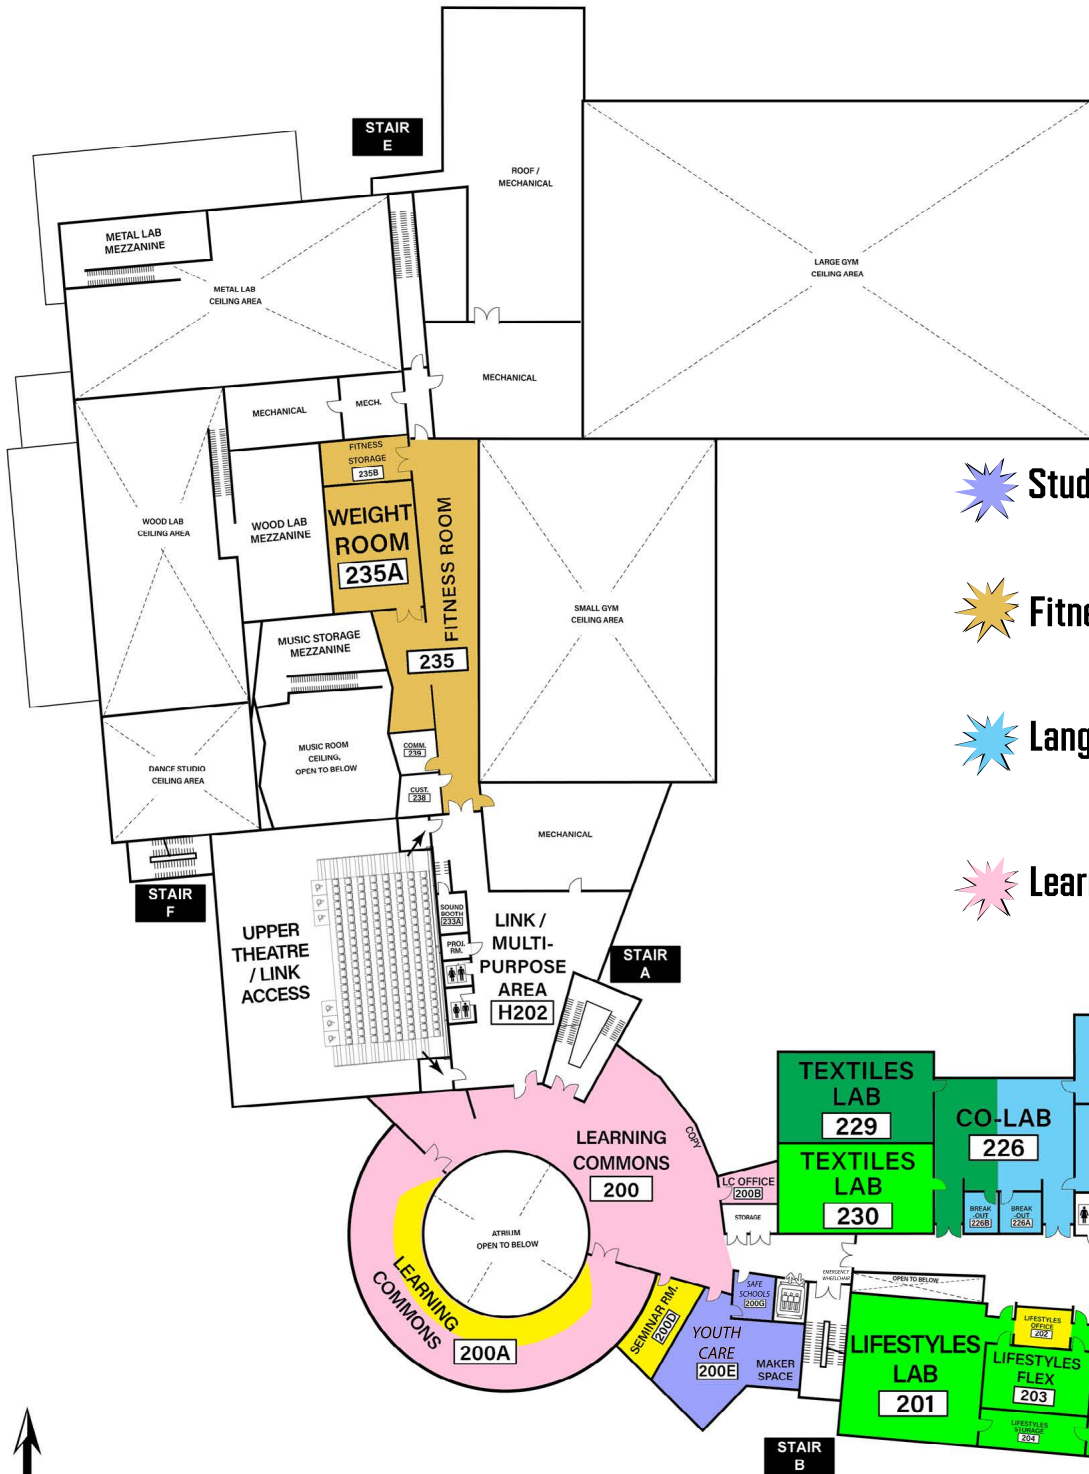

2023/24 GRIZZLY GATHERING GUIDE

-  **Business Ed., Robotics & Communications Technology**
-  **Main Office & First Aid**
-  **Mathematics Classrooms**
-  **Performing Arts**
-  **Physical Education**
-  **Student Support & Careers**
-  **Technology Education**

PORTABLES ON ALL WEATHER FIELD

-  **Languages**
-  **Humanities**
-  **Visual Arts**
-  **Science**
-  **Teacher Prep Spaces**

FIRST FLOOR

-  ELEVATOR
-  UNIVERSAL WASHROOM
-  PRINTER / COPIER

**GRANDVIEW HEIGHTS
SECONDARY**

Grizzlie Lounge & Group Workspace

The Humanities floor contains a complimentary mix of classes surrounding the English Language, Geography, History, Law, Philosophy, Psychology, Social Studies and more.

 Visitor Parking Lot