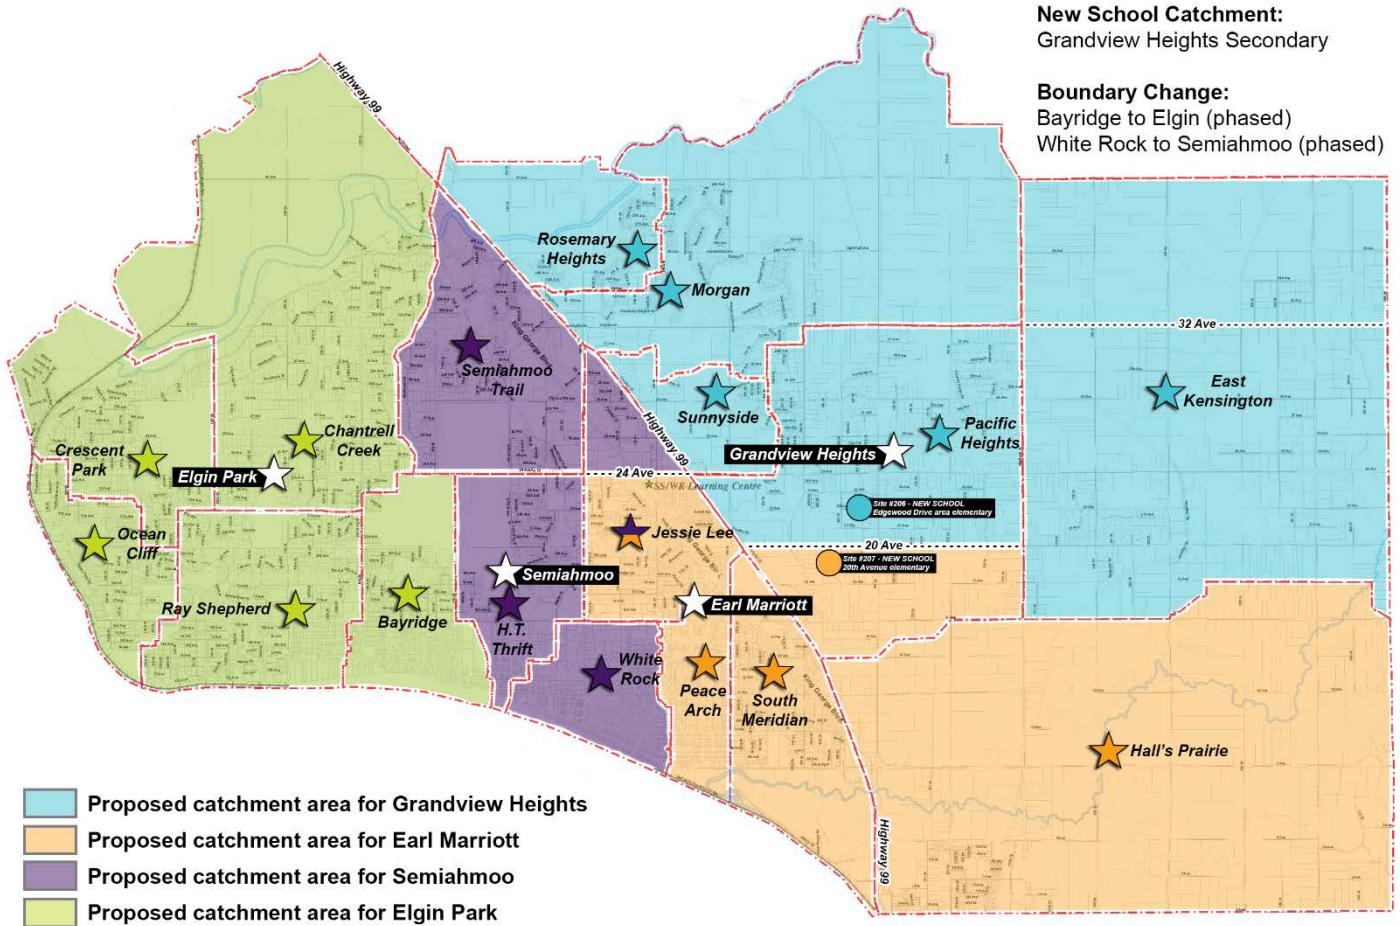

此為重要通知。請找人幫您翻譯這份通知的內容。

Grandview Heights Secondary

Moving French Immersion to Elgin Park: OPTION 1B

New School Catchment:
Grandview Heights Secondary
Boundary Change:
All of Jessie Lee to Earl Marriott
Choice Program Change:
French Immersion to Elgin Park

Includes International Students

Based on 2016 City of Surrey Housing Counts and Baragar September 1701 Enrolment

- **New Grandview Heights Feeder Schools:** East Kensington, Morgan, Pacific Heights (¾ of catchment) Rosemary Heights, Sunnyside and new Edgewood Drive area elementary (Target Occupancy: September 2020)
- **Elementary Boundary Moves:** Jessie Lee to Earl Marriott (phased)
- **Choice Program Moves:** French Immersion would move to Elgin Park.
- The IB and IBC programs would remain at Semiahmoo.
- Grandview would open well below capacity, but Semiahmoo and Elgin Park would exceed capacity. In 10 years, Elgin Park would become less crowded but remain over capacity.

此為重要通知。請找人幫您翻譯這份通知的內容。

Grandview Heights Secondary

Bayridge to Elgin Park + White Rock to Semiahmoo: OPTION 2A

New School Catchment:
Grandview Heights Secondary

Boundary Change:
Bayridge to Elgin (phased)
White Rock to Semiahmoo (phased)

- Proposed catchment area for Grandview Heights
- Proposed catchment area for Earl Marriott
- Proposed catchment area for Semiahmoo
- Proposed catchment area for Elgin Park

	2020 Projected Enrolment				2027 Projected Enrolment			
	Grandview	Earl Marriott	Semiahmoo	Elgin Park	Grandview	Earl Marriott	Semiahmoo	Elgin Park
Capacity	1,500	1,500	1,300	1,200	1,500	1,500	1,300	1,200
Option 2A Enrolment	848	1,490	1,417	1,131	1,308	1,525	1,308	1,265
% Full	56%	99%	109%	94%	87%	102%	101%	105%