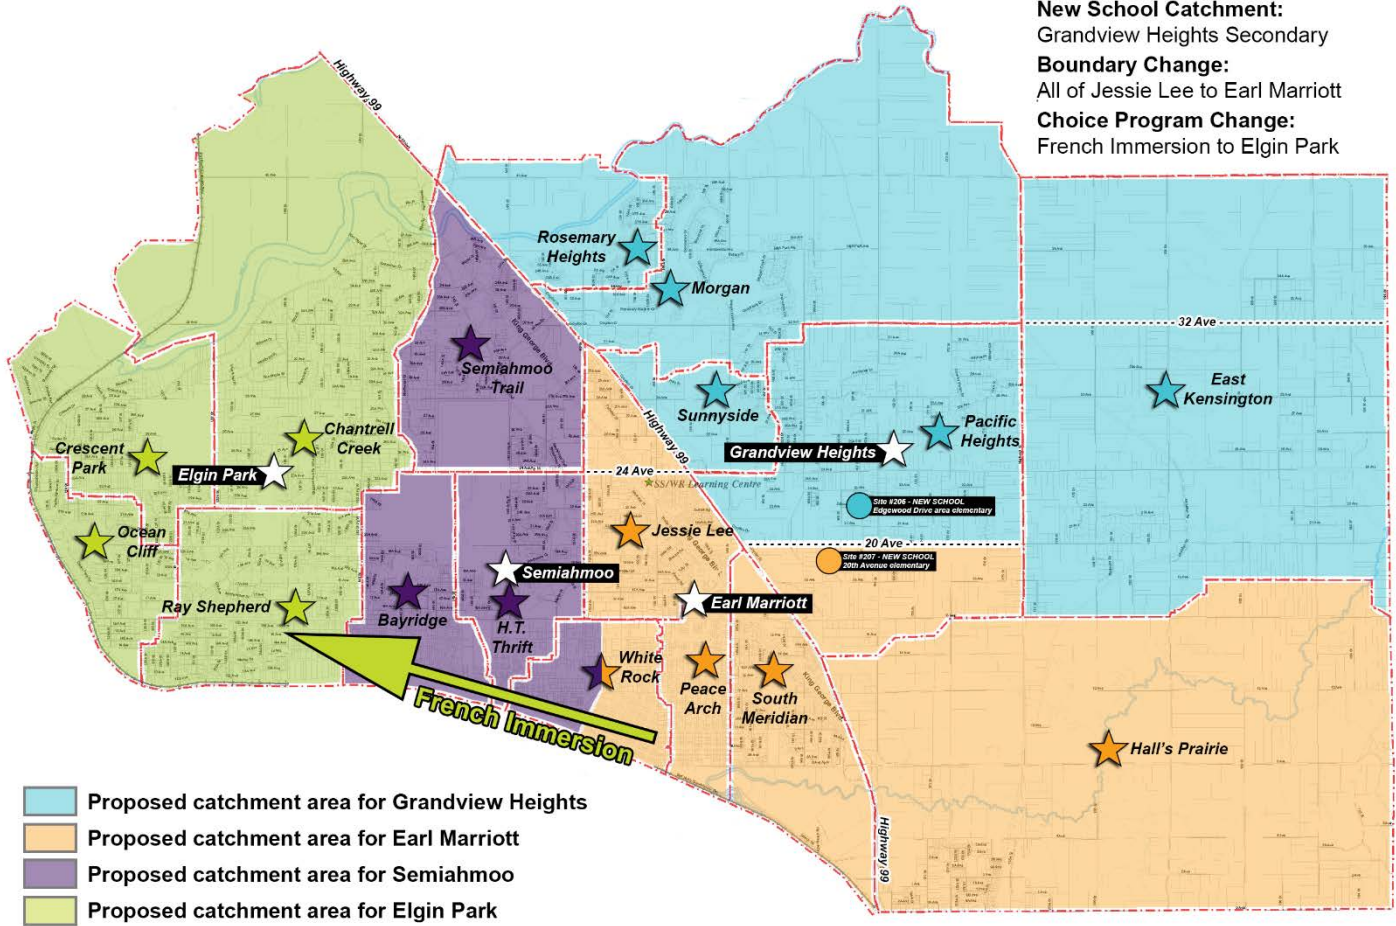

South Surrey-White Rock Secondaries

Current Catchment Boundaries for Earl Marriott, Elgin Park & Semiahmoo

- Jessie Lee and White Rock are currently split catchments between Semiahmoo and Earl Marriott.
- French Immersion at Earl Marriott.
- International Baccalaureate program at Semiahmoo.

Includes International Students

Based on 2016 City of Surrey Housing Counts and Baragar September 1701 Enrolment

- **New Grandview Heights Feeder Schools:** East Kensington, Morgan, Pacific Heights ($\frac{3}{4}$ of catchment) Rosemary Heights, Sunnyside and new Edgewood Drive area elementary (Target Occupancy: September 2020)
- **Elementary Boundary Moves:** Jessie Lee to Earl Marriott (phased)
- French Immersion would remain at Earl Marriott and the IB and IBC programs would remain at Semiahmoo.
- Grandview would open well below capacity, but Semiahmoo would exceed capacity. In 10 years, two of the four South Surrey-White Rock secondary schools would be at or above capacity.

此為重要通知。請找人幫您翻譯這份通知的內容。

Grandview Heights Secondary

Moving French Immersion to Elgin Park: OPTION 1B

New School Catchment:
Grandview Heights Secondary
Boundary Change:
All of Jessie Lee to Earl Marriott
Choice Program Change:
French Immersion to Elgin Park

Includes International Students

Based on 2016 City of Surrey Housing Counts and Baragar September 1701 Enrolment

- **New Grandview Heights Feeder Schools:** East Kensington, Morgan, Pacific Heights (¾ of catchment) Rosemary Heights, Sunnyside and new Edgewood Drive area elementary (Target Occupancy: September 2020)
- **Elementary Boundary Moves:** Jessie Lee to Earl Marriott (phased)
- **Choice Program Moves:** French Immersion would move to Elgin Park.
- The IB and IBC programs would remain at Semiahmoo.
- Grandview would open well below capacity, but Semiahmoo and Elgin Park would exceed capacity. In 10 years, Elgin Park would become less crowded but remain over capacity.