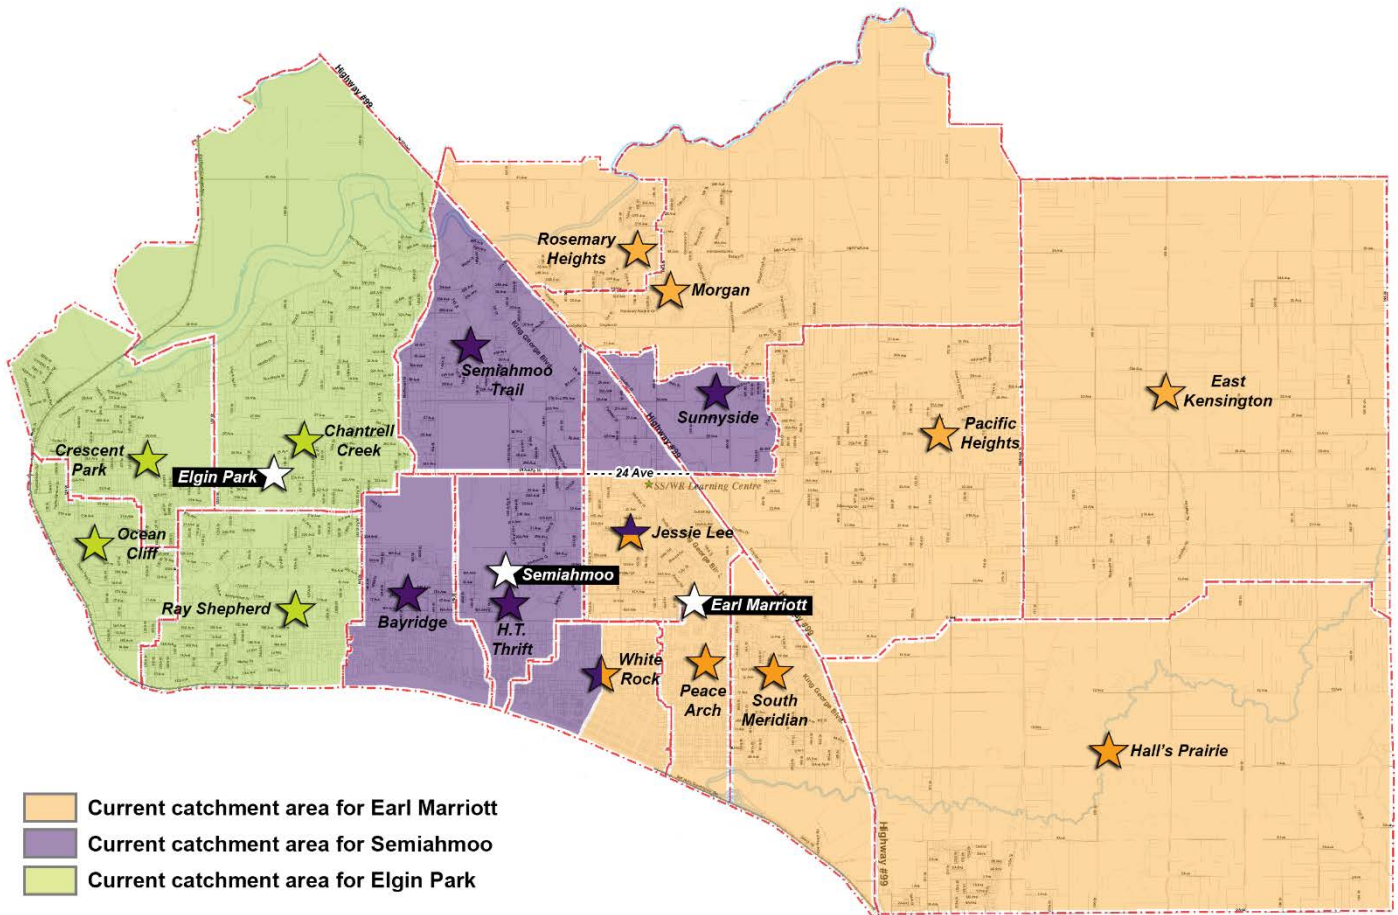

In all four options, the following elementary schools would transition their students into the following secondary schools:

- **Grandview Heights Secondary:** East Kensington, Morgan, Pacific Heights (¾), Rosemary Heights, Sunnyside
- **Earl Marriott Secondary:** Hall's Prairie, Pacific Heights (¼), Peace Arch, South Meridian
- **Elgin Park Secondary:** Chantrell Creek, Crescent Park, Ocean Cliff, Ray Shepherd
- **Semiahmoo Secondary:** H.T. Thrift

The options vary in which secondary school they propose students from Bayridge, Jessie Lee, Semiahmoo Trail and White Rock elementary schools attend, as well as placement of the secondary French Immersion program.

South Surrey-White Rock Secondaries

Current Catchment Boundaries for Earl Marriott, Elgin Park & Semiahmoo

- Jessie Lee and White Rock are currently split catchments between Semiahmoo and Earl Marriott.
- French Immersion at Earl Marriott.
- International Baccalaureate program at Semiahmoo.