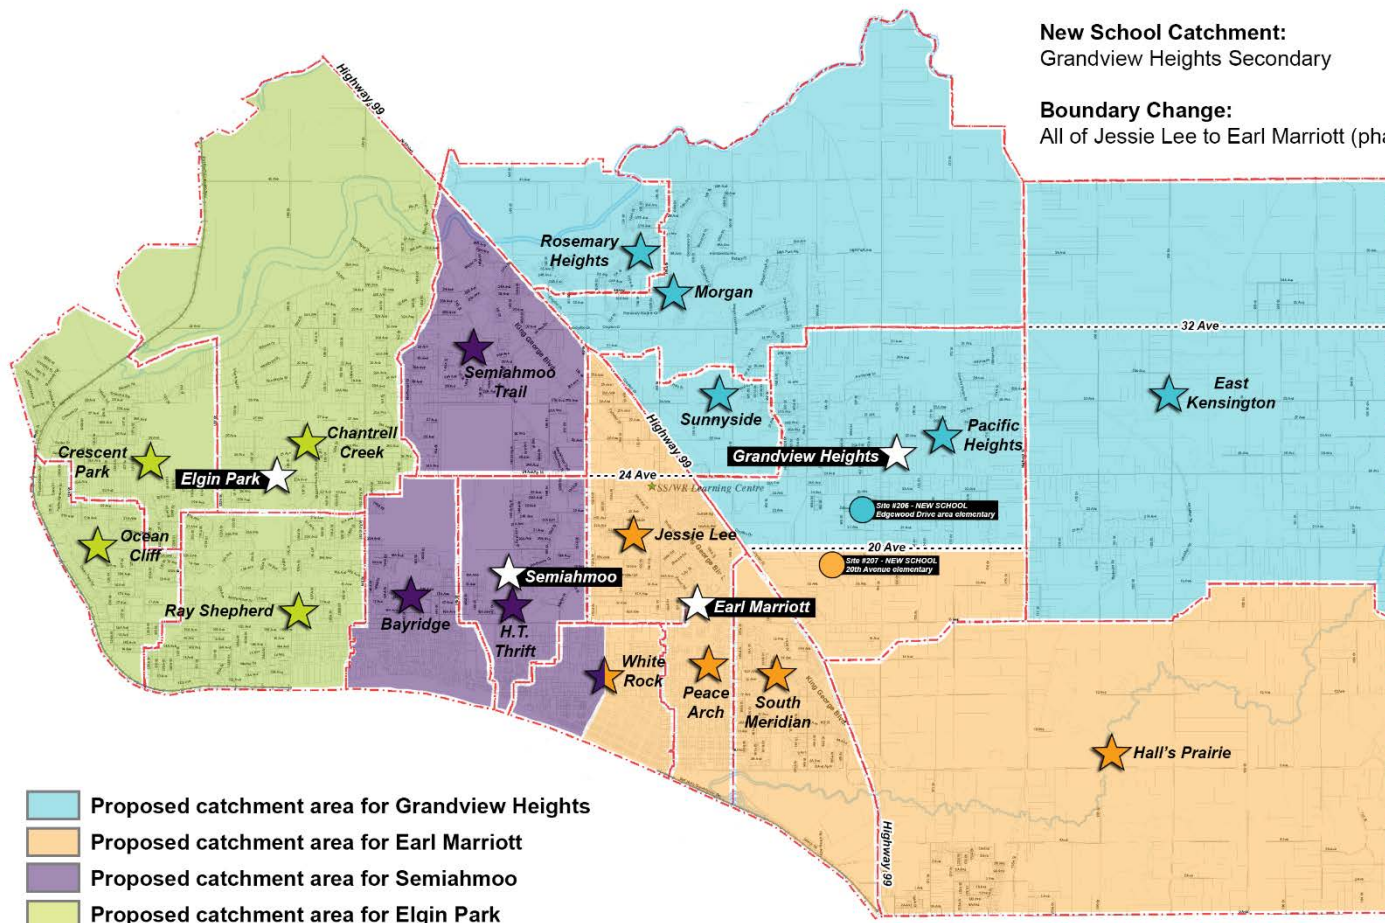

South Surrey-White Rock Secondaries

Current Catchment Boundaries for Earl Marriott, Elgin Park & Semiahmoo

- Jessie Lee and White Rock are currently split catchments between Semiahmoo and Earl Marriott.
- French Immersion at Earl Marriott.
- International Baccalaureate program at Semiahmoo.

此為重要通知。請找人幫您翻譯這份通知的內容。

Grandview Heights Secondary

Basic New Grandview Heights Catchment: OPTION 1A

New School Catchment:
Grandview Heights Secondary

Boundary Change:
All of Jessie Lee to Earl Marriott (phased)