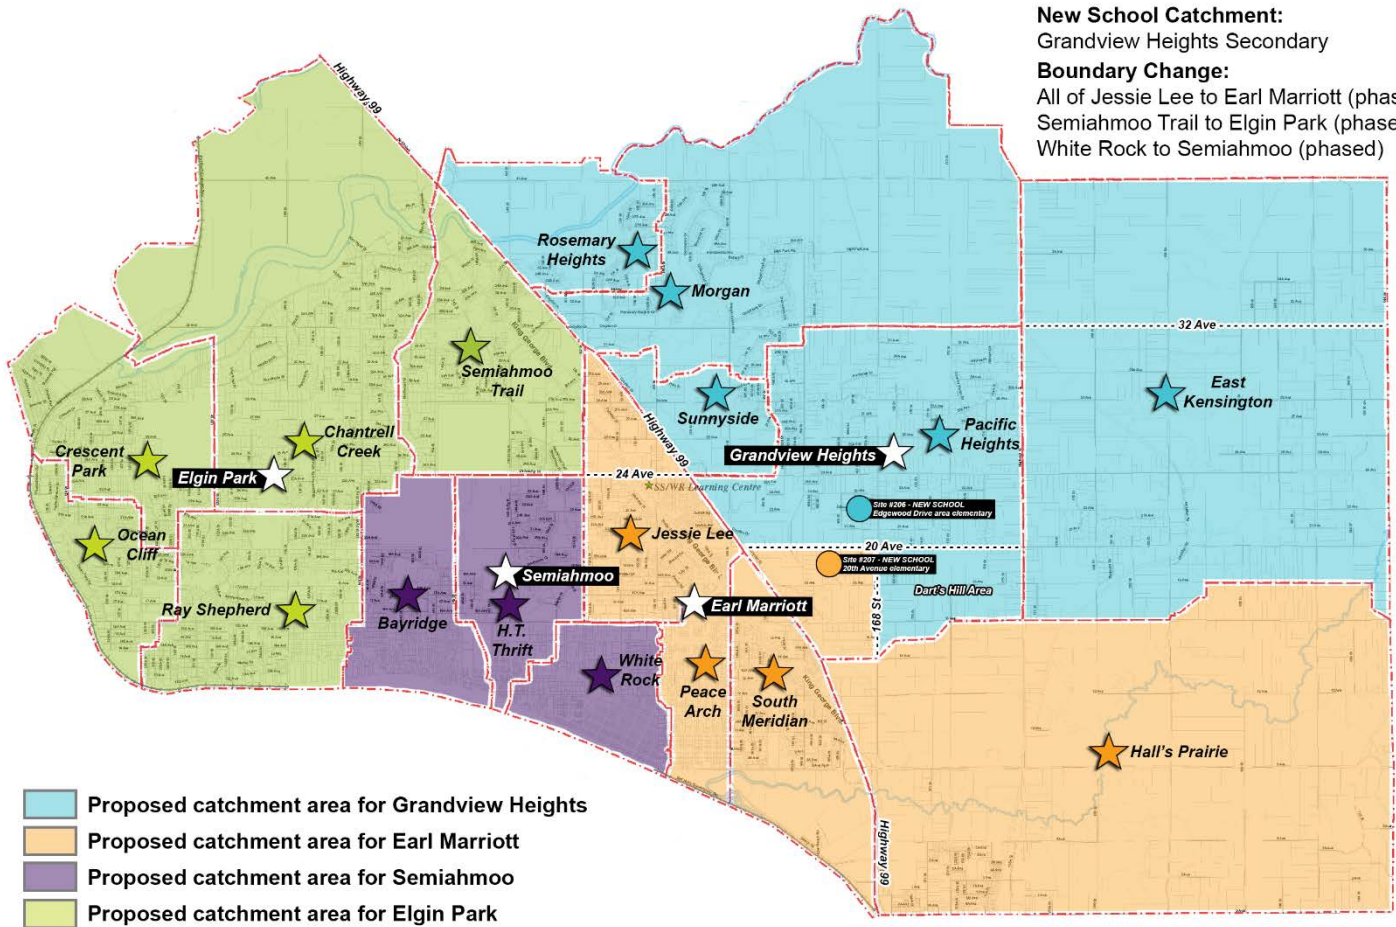

Includes International Students

Based on 2016 City of Surrey Housing Counts and Baragar September 1701 Enrolment

- **New Grandview Heights Feeder Schools:** East Kensington, Morgan, Pacific Heights (¾ of catchment) Rosemary Heights, Sunnyside and new Edgewood Drive area elementary (Target Occupancy: September 2020)
- **Elementary Boundary Moves:** Bayridge to Elgin Park (phased), White Rock to Semiahmoo (phased)
- French Immersion would remain at Earl Marriott and the IB and IBC programs would remain at Semiahmoo.
- Grandview would open below capacity, but Semiahmoo would exceed capacity. In 10 years, enrolment would be more evenly distributed across all four South Surrey-White Rock secondary schools.

此為重要通知。請找人幫您翻譯這份通知的內容。

Grandview Heights Secondary

Dart's Hill Area to Grandview Heights + Semiahmoo Trail to Elgin Park **OPTION 2B**
+ White Rock to Semiahmoo (Preferred)

New School Catchment:

Grandview Heights Secondary

Boundary Change:

All of Jessie Lee to Earl Marriott (phased)

Semiahmoo Trail to Elgin Park (phased)

White Rock to Semiahmoo (phased)

	2020 Projected Enrolment				2027 Projected Enrolment			
	Grandview	Earl Marriott	Semiahmoo	Elgin Park	Grandview	Earl Marriott	Semiahmoo	Elgin Park
Capacity	1,500	1,500	1,300	1,200	1,500	1,500	1,300	1,200
Option 2B Enrolment	855	1,368	1,439	1,224	1,456	1,566	1,232	1,152
% Full	57%	91%	111%	102%	97%	104%	95%	96%