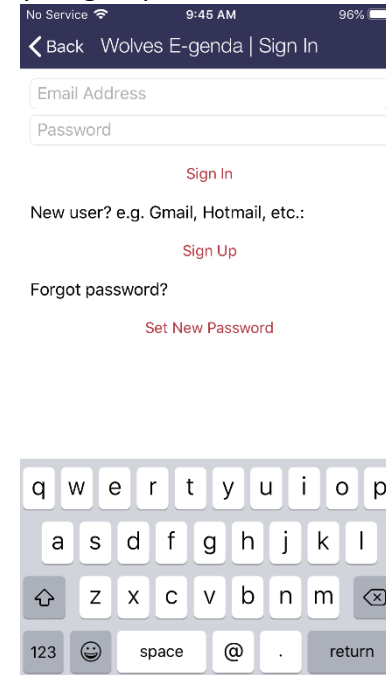

Tap the menu button at the top left  
In the menu, tap "Sign In"

Tap "Personal Account"

If you have not signed in before,  
tap "Sign Up" for a new account.

Tap "Classes"

Tap the gear at the top left corner