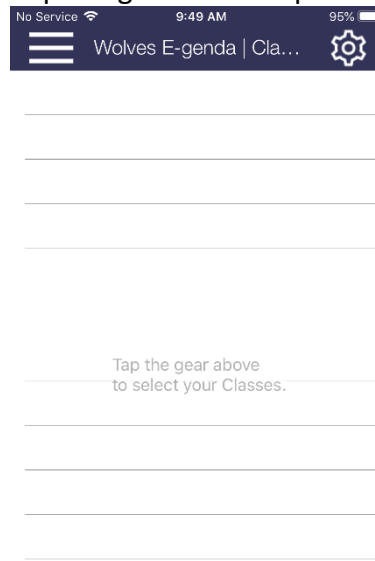

Tap the menu button at the top left  
In the menu, tap "Sign In"

Tap "Personal Account"

If you have not signed in before,  
tap "Sign Up" for a new account.

Tap "Classes"

Tap the gear at the top left corner