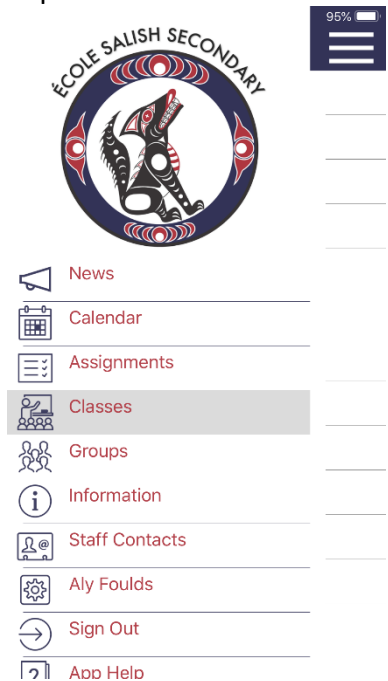

Tap the menu button at the top left  
In the menu, tap "Sign In"

Tap "Personal Account"

If you have not signed in before,  
tap "Sign Up" for a new account.

Tap "Classes"

Tap the gear at the top left corner