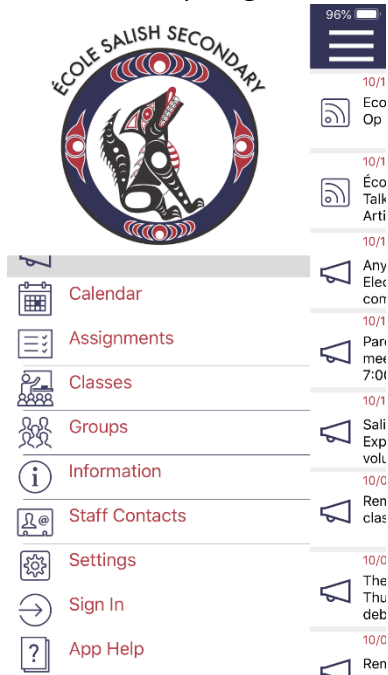

Tap the menu button at the top left  
In the menu, tap "Sign In"

Tap "Personal Account"

If you have not signed in before,  
tap "Sign Up" for a new account.

Tap "Classes"

Tap the gear at the top left corner

Select the grade then classes