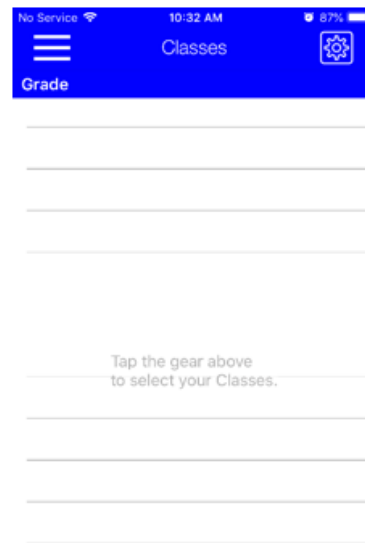

Tap the menu button at the top left
In the menu, tap "Sign In"

Tap "Personal Account"

If you have not signed in before,
tap "Sign Up" for a new account.

Tap "Classes"

Tap the gear at the top left corner

Select the grade then classes