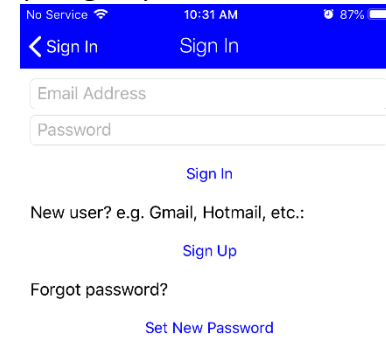

Tap the menu button at the top left
In the menu, tap "Sign In"

Tap "Personal Account"

If you have not signed in before,
tap "Sign Up" for a new account.

Tap "Classes"

Tap the gear at the top left corner

Select the grade then classes