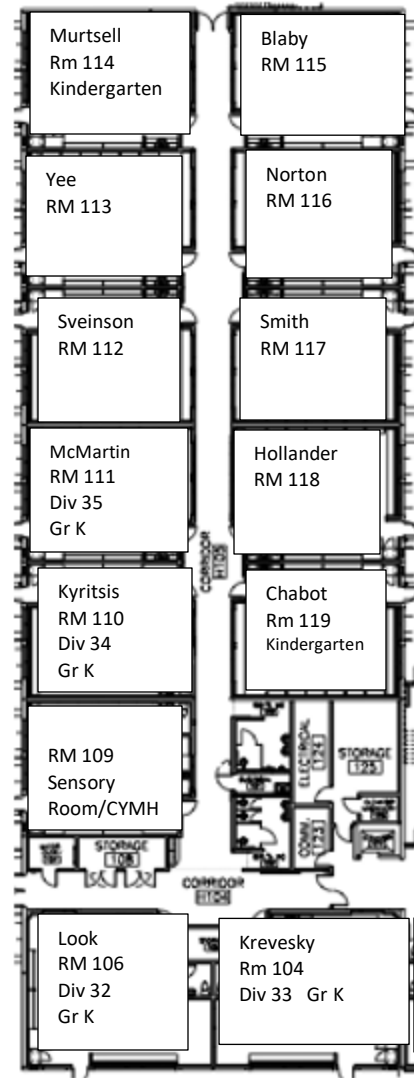

All students are to find their alpha group within their grade.  
**Grade 5, 6, & 7 locations:**  
**Grade 5** – meet along the fence around the field  
**Grade 6** – meet by the portables on the south side (pond side) of the school  
**Grade 7** meet at the front of the school

Please ensure that you and your child(ren) are following the Provincial Health & Safety regulations and staying **6 feet apart.**

Please make arrangements to meet with your child as they will be dismissed from the classroom that they were brought to.

**Grade 7**

- Signs will be placed along the front of the building
- Students are to line up 6 feet apart in front of their alpha sign by last name