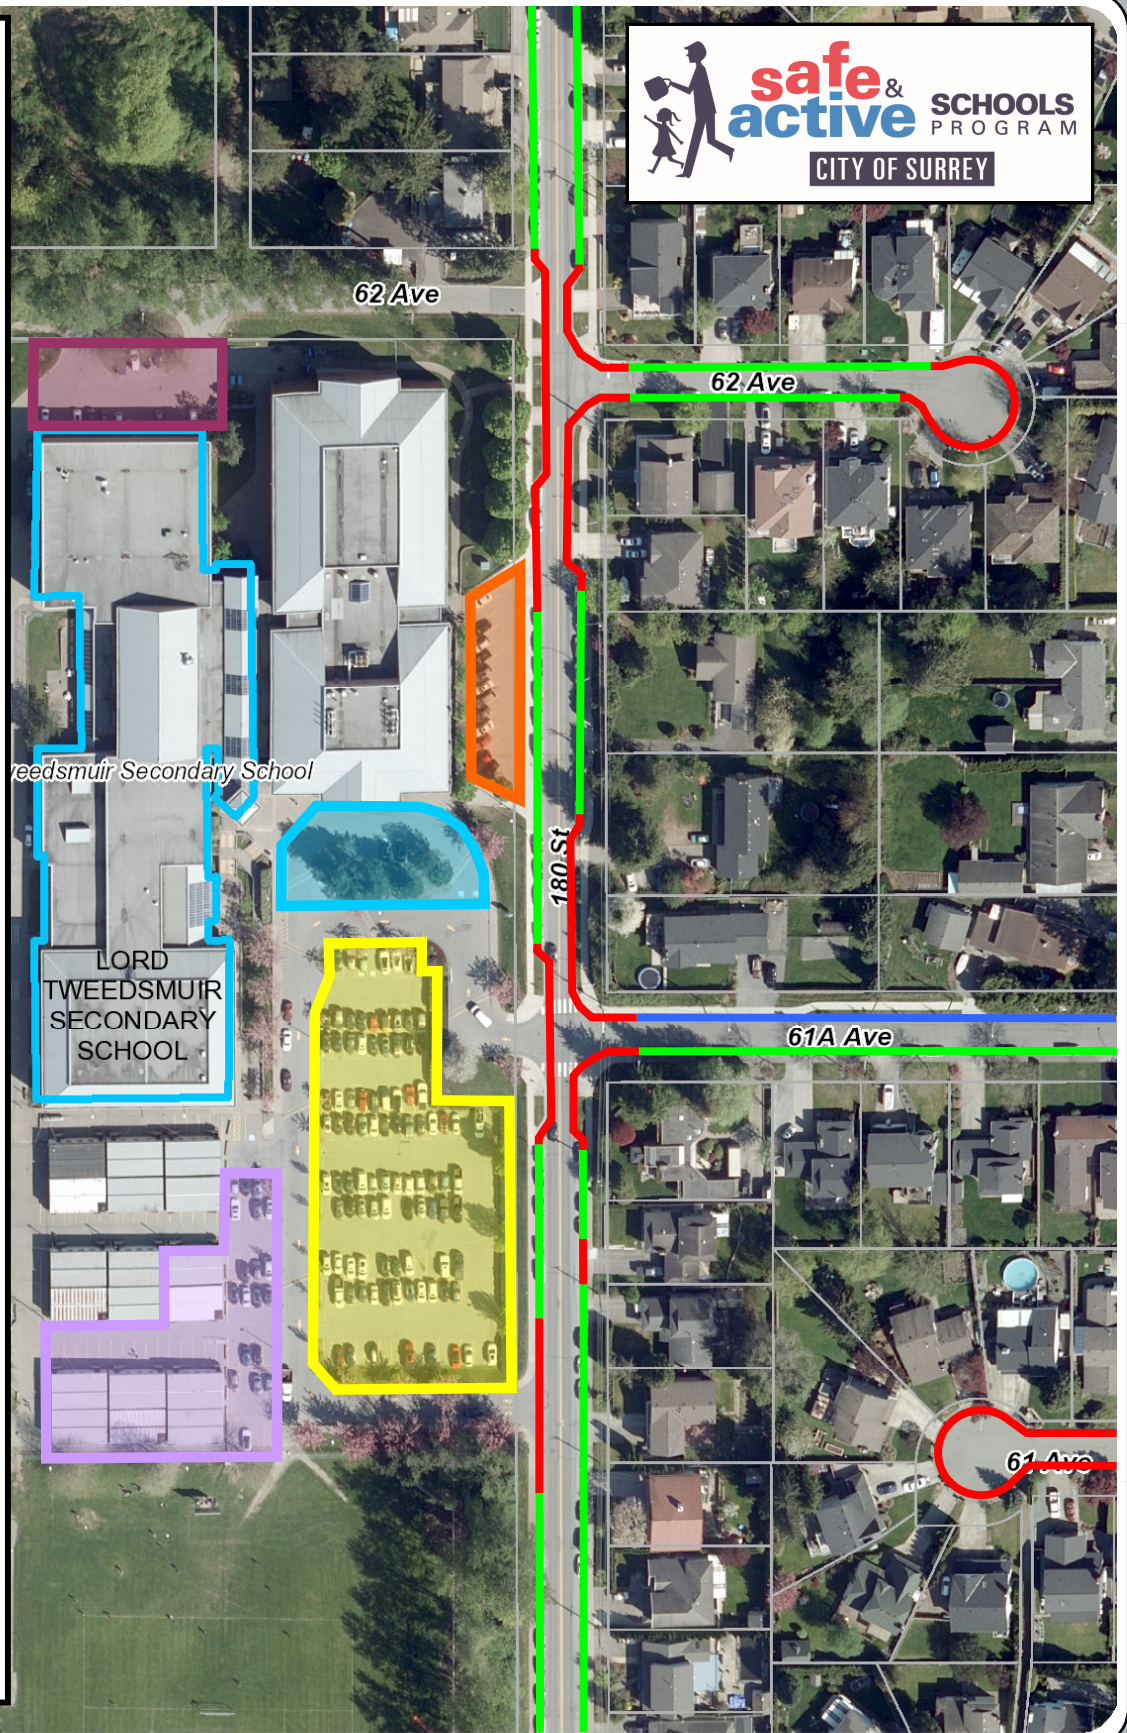

LEGEND

- **No Stopping**
  Stopping in this area is strictly prohibited as it may cause serious safety concerns

- **No Parking; Pick-Up/Drop-Off Only**
  Temporary stopping in this area is permitted for pick-up or drop-off only. Cars must not be left unattended, or remain stationary for extended periods of time

- **Available Parking**
  Street parking is available in this area to all visitors, parents, and residents

- **Staff/Visitor Parking Lot**
  Parking is not permitted in this area except for the staff and visitors of Lord Tweedsmuir Secondary

- **Reserved Staff Parking Lot**
  Parking is not permitted in this area except for staff of Lord Tweedsmuir Secondary

- **Pick-Up/Drop-Off Loop**
  Temporary stopping in this area is permitted for pick-up or drop-off only. Cars must not be left unattended, or remain stationary for extended periods of time

- **Student Parking Lot**
  Parking is not permitted in this area except for students of Lord Tweedsmuir Secondary.

- **Visitor Parking lot**
  Parking is not permitted in this area except for visitors of Lord Tweedsmuir Secondary.

Parking Regulations: Lord Tweedsmuir Secondary School

The data provided is compiled from various sources and IS NOT warranted as to its accuracy or sufficiency by the City of Surrey. This information is provided for information and convenience purposes only. Lot sizes, legal descriptions and encumbrances must be confirmed at the Land Title Office.