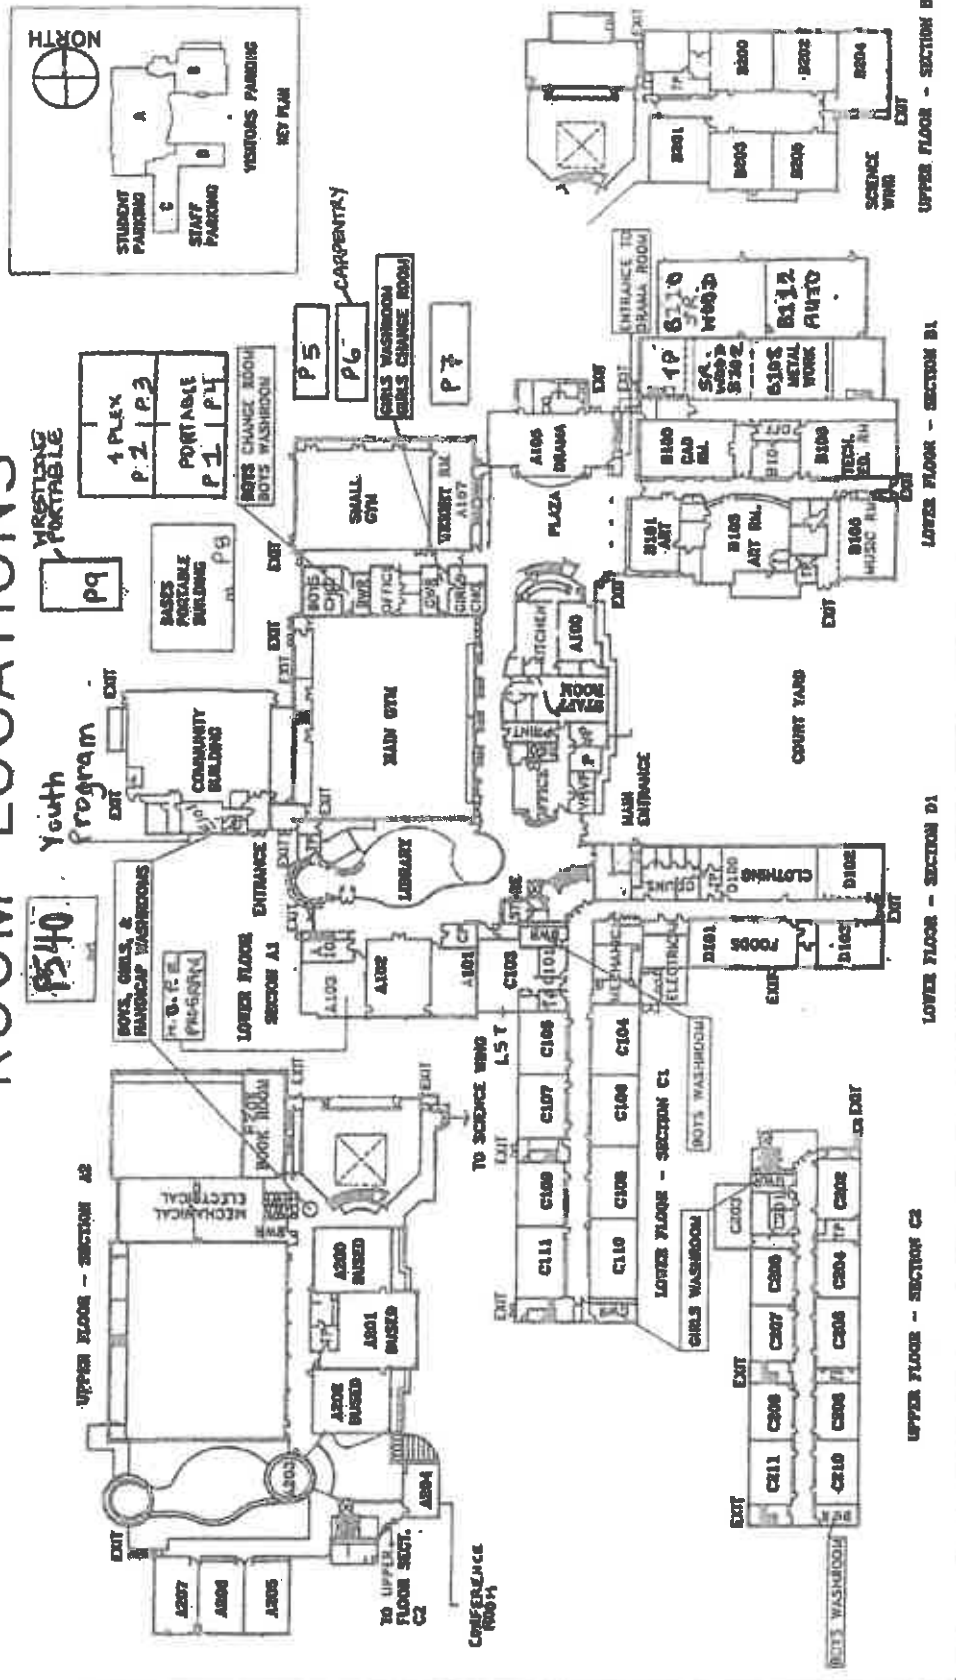

GUILDFORD PARK SECONDARY SCHOOL ROOM LOCATIONS

106 A AVENUE

148 STREET

UPDATED: AUG. 2011