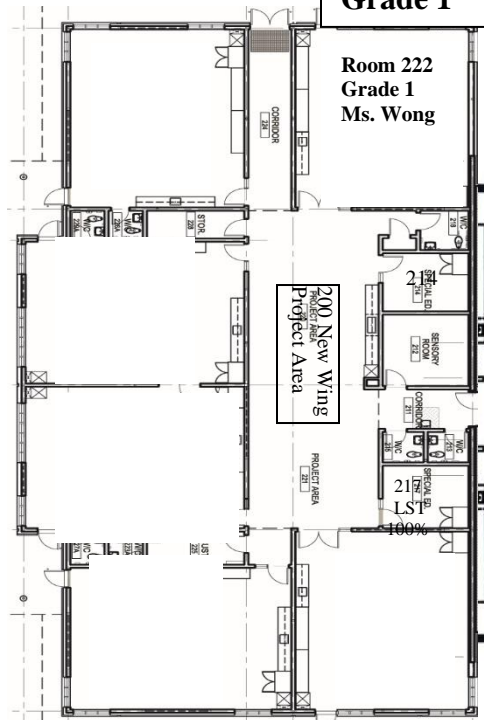

Staff Parking

Grade 4

MOD 2 MOD 1

Grade 1

Grade 6

Room 206 Grade 6 Ms. Khun-Khuna

Room 302 Grade 4 Ms. Webster

306 Counselor ST P 80%

300 Wing Project Area

Grade 3

Room 401 Grade 3 Ms. McLaulhlin

307 LST Grace Foster (C)

200 Wing Project Area

209

Girls' Wash-room

Janitors Rm