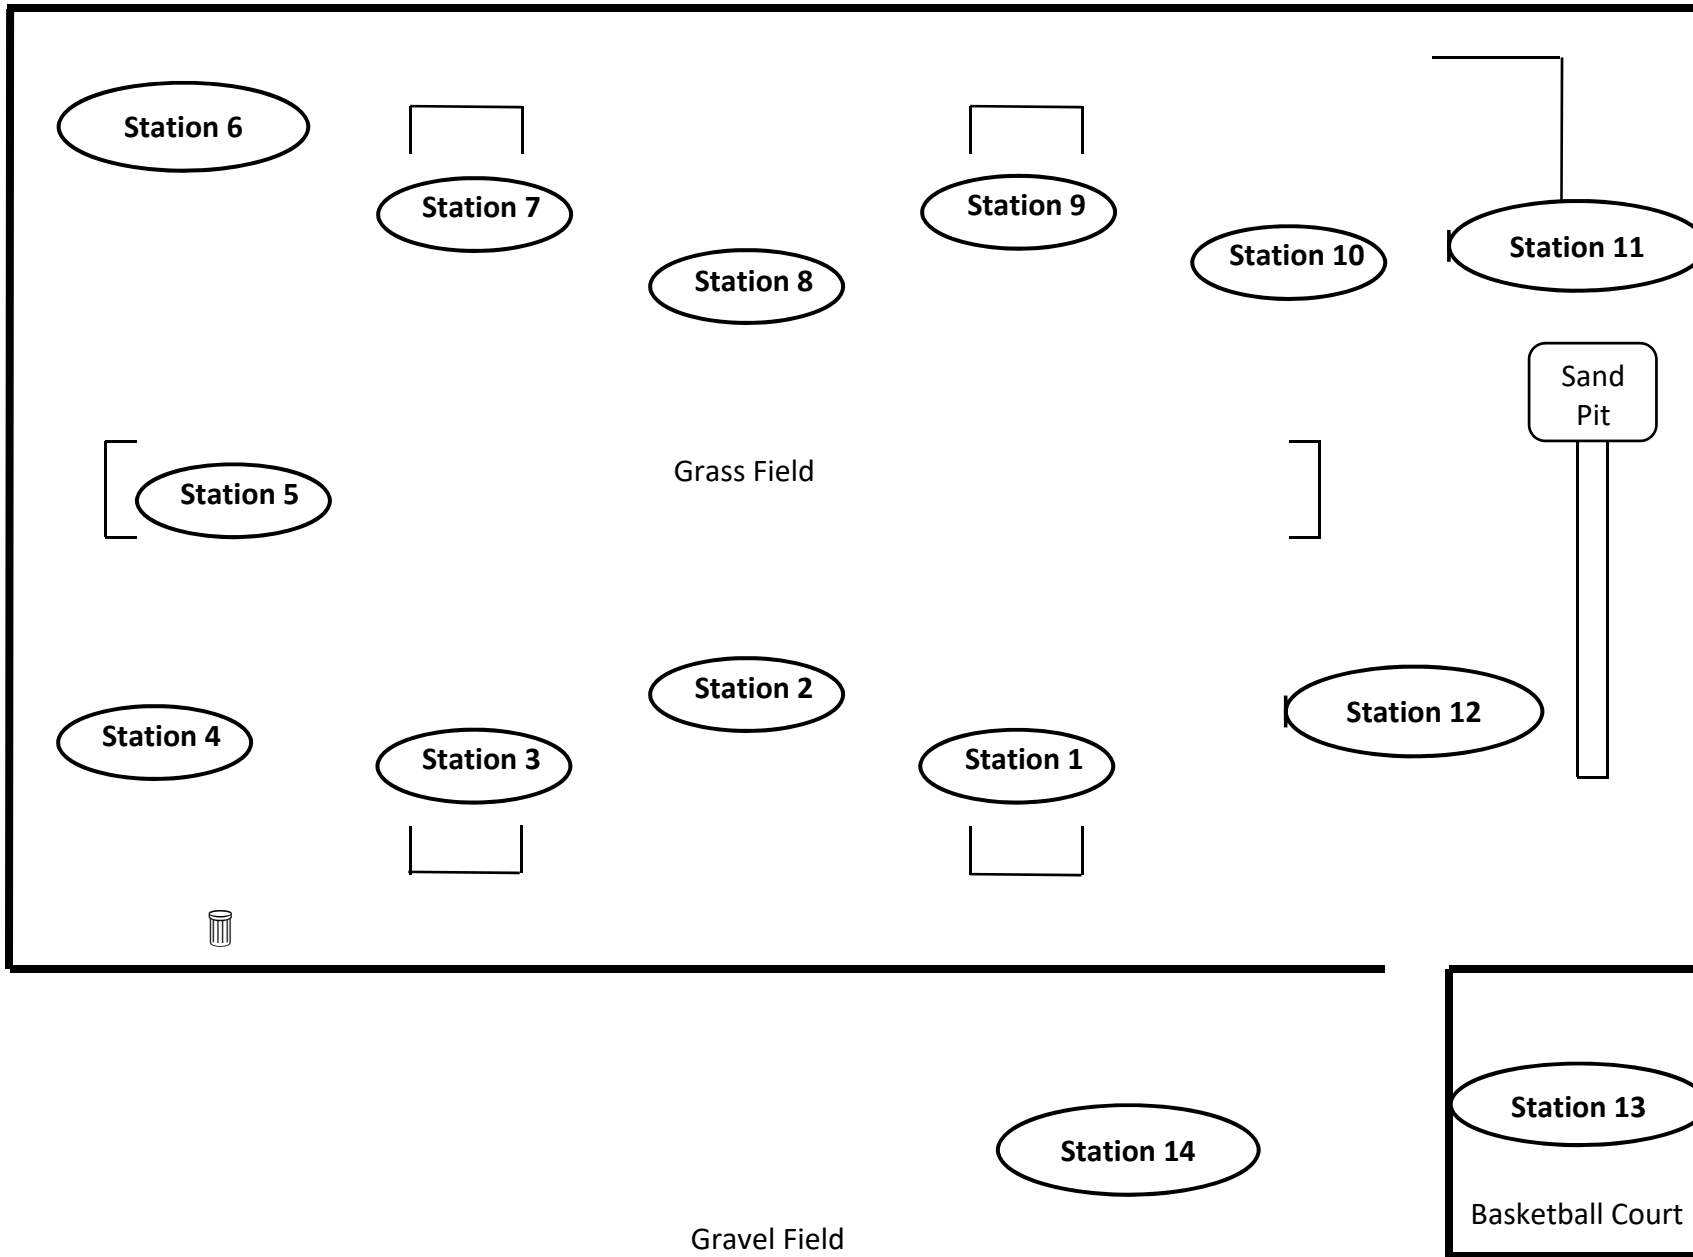

Fence back of grass field

**Classes Starting Stations**

Fence along 100Ave

- Station 1:** Aquaman Water Chase  
*(Div.5 – Mr. Parker)*
- Station 2:** Aladdin’s Magic Carpet Ride  
*(Div.10 – Ms. Hotti)*
- Station 3:** Black Widow  
*(Div. 10 – Mrs. Myers)*
- Station 4:** Captain America  
*(Div. 11 – Mrs. Chiorean)*
- Station 5:** Thor vs. Loki  
*(Div. 3 – Mrs. Santoro)*
- Station 6:** Juice Station & Face Painting
- Station 7:** Spiderman Spin  
*(Div. 6 – Ms. Gale)*
- Station 8:** Infinity Stone Return  
*(Div. 4 – Mrs. Batiz)*
- Station 9:** Catch the Villains  
*(Div. 8 – Ms. Damaso)*
- Station10:** Avengers Assemble  
*(Div. 7 – Mrs. Lu)*
- Station11:** Hall of Justice Hockey Challenge  
*(Div. 1/2 – Mrs. Sengara and Mrs. Van Niekerk)*
- Station12:** Aladdin Escapes the Cave of Wonders  
*(Div. 12, Mrs. Leong)*
- Station13:** Dynamic Doodle  
*(Div. 14/15 – Ms. Moreno, Ms. Markota)*
- Station 14:** Watermelon Rest Station  
*(Div. 13 – Ms. Strohan)*