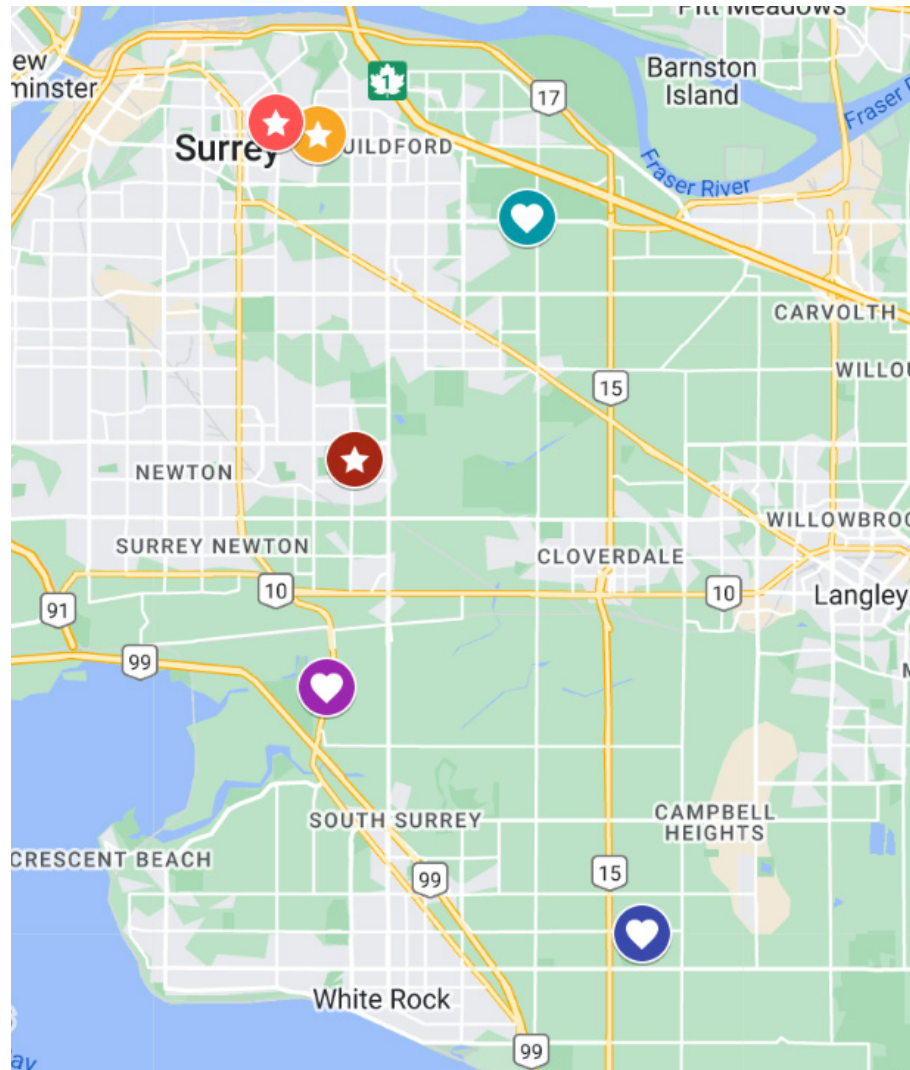

STRONGSTART in the PARK

StrongStart Walking Curriculum

This is a walk with a purpose and the opportunity to learn while exploring nature.

DATE	Program Time	Location	Educators on Site
Oct 12	9:00-11:30 AM	Redwood Park	Susan & Kanwal
Oct 19	9:00-11:30 AM	Tynehead-Park	Bobbie & Jenn
Nov 2	9:00-11:30 AM	Serpentine Wildlife Area	Dawn & Sandra
Dec 7	9:00-11:30 AM	Redwood Park	Susan & Kanwal
Jan 11	9:00-11:30 AM	Tynehead-Park	Bobbie & Jenn
Mar 8	9:00-11:30 AM	Redwood Park	Susan & Kanwal

StrongStart in the Park

Celebrate the importance of outside play with all the fun activities you are used to enjoying at StrongStart.

DATE	Program Time	Location	Educators on Site
Oct 26	9:00-11:30 AM	T.E. Scott Park	Sharin & Japinder
Nov 16	9:00-11:30 AM	Hawthorne Rotary Park	Marta & Sophie
Nov 23	9:00-11:30 AM	Forsyth Park	Sophie & Marta

DROP IN PROGRAM
No registration is required.

StrongStart in the Park 2022-23 - Fall/Winter

MAP

-  Forsyth Park
-  Hawthorne Rotary Park
-  Redwood Park
-  Serpentine Wildlife Management Area
-  T.E. Scott Park
-  Tynehead Regional Park

Forsyth

Hawthorne Rotary

Redwood

Serpentine Wildlife

T. E. Scott

Tynehead Regional

Forsyth Park	10632 139 St Surrey, BC V3T 4L7
Hawthorne Rotary Park	10513 144 St Surrey, BC V3T 4V4
Redwood Park	17900 20 Ave Surrey, BC V3S 9V2
Serpentine Wildlife Management Area	4600 Block of King George Highway, Surrey BC V3S 0L2
T. E. Scott Park	7014 148 St Surrey, BC V3S 0Y9
Tynehead Regional Park	16689 96 Ave, Sur- rey, BC V4N 6G8