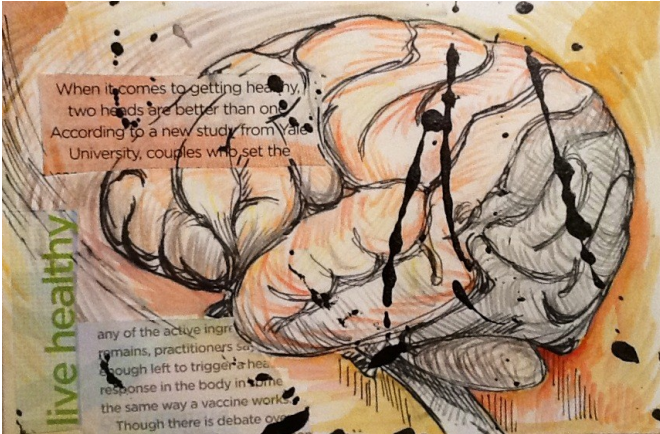

VISUAL ARTS

Mail Art Exhibition

Artists from all over the world are invited to contribute their work for the Richmond Art Gallery's International Mail Art Exhibition and Swap.

Mail Art also known as Postal Art, is an art form where artists exchange artworks and correspondence through the mail. The theme of this exhibition is "memory". This could include individual memories, collective memory, favourite memories, memory loss, memorization, and in memorial.

Thomas Benaso - Grade 11

Ruth Landicho - Grade 11

Amara Sum Grade 12

Sinhyu Jeong Grade 9

VISUAL ARTS

Ruth Landicho - Grade 11

Brianna Jensen - Grade 10

Amy Yates - Grade 12

Apaar Chahal - Grade 11

The Mail Art exhibition runs from November 17, 2013 to January 6, 2014. The opening reception is November 16 from 3:00 - 5:00pm. Art Works will also be part of an online exhibit for one year, through the Richmond Art Gallery.