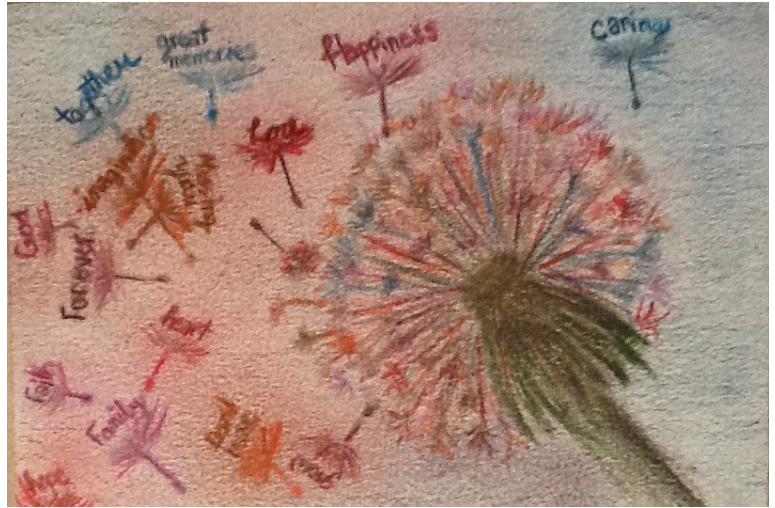

VISUAL ARTS

Mail Art Exhibition

Artists from all over the world are invited to contribute their work for the Richmond Art Gallery's International Mail Art Exhibition and Swap.

Mail Art also known as Postal Art, is an art form where artists exchange artworks and correspondence through the mail. The theme of this exhibition is "memory". This could include individual memories, collective memory, favourite memories, memory loss, memorization, and in memorial.

Thomas Benaso - Grade 11

Ruth Landicho - Grade 11

Amara Sum Grade 12

Sinhyu Jeong Grade 9

VISUAL ARTS

Ruth Landicho - Grade 11

Brianna Jensen - Grade 10

Amy Yates - Grade 12

Apaar Chahal - Grade 11

The Mail Art exhibition runs from November 17, 2013 to January 6, 2014. The opening reception is November 16 from 3:00 - 5:00pm. Art Works will also be part of an online exhibit for one year, through the Richmond Art Gallery.