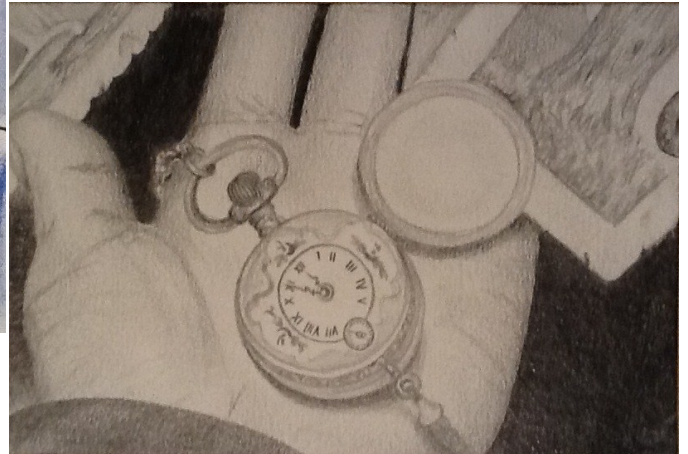

Ruth Landicho - Grade 11