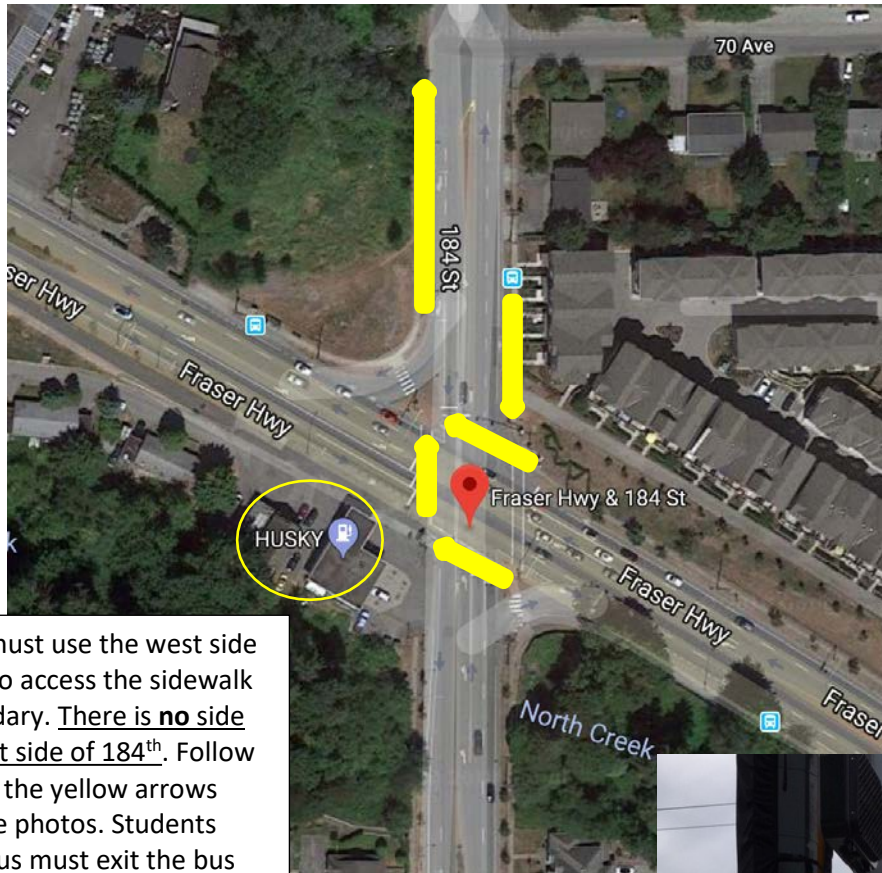

## Walking to School Safely – Traffic Flow Procedures

Walking to Salish Secondary via Fraser Highway and 184<sup>th</sup> Intersection:

All foot traffic must use the west side of 184<sup>th</sup> Street to access the sidewalk to Salish Secondary. There is no side walk on the east side of 184<sup>th</sup>. Follow the direction of the yellow arrows indicated on the photos. Students using the 372 bus must exit the bus stop and walk back to the lights to cross safely.

Students continue walking North on 184<sup>th</sup> to the lights in front of Salish Secondary on 73<sup>rd</sup> Avenue. Here students can safely cross the street to the school.